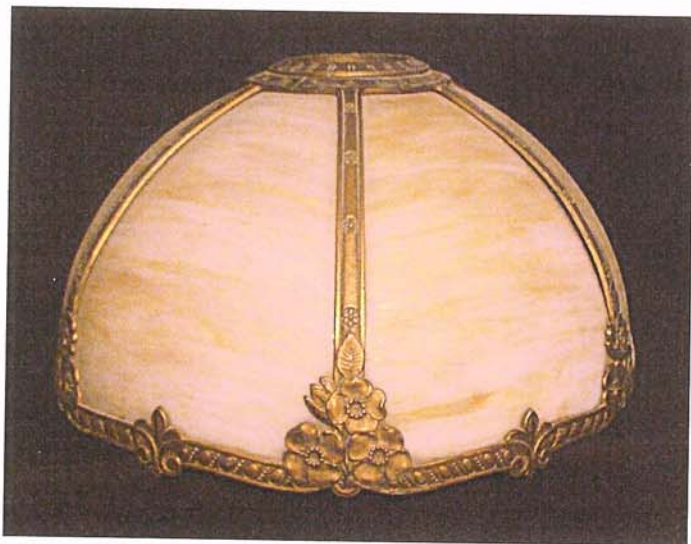

**Coleman**

**Glass Shades  
for  
Table Lamps**

**The Coleman Lamp Co.**

No. 74 Opal or Green  
5" fitter 10 diam.

No 75

No. 306 Opal or Green

No. 307 Opal or Green

No. 314A

No. 318

No. 321

No. 322

No. 324

No. 324

No. 324

No. 328

No.329

No. 329B Tan  
No. 329A Green

No. 329

No. 334  
Enameled Steel

No. 336  
Deluxe Lamp Shade

No. 335A

No. 335C

No. 335D

No. 443