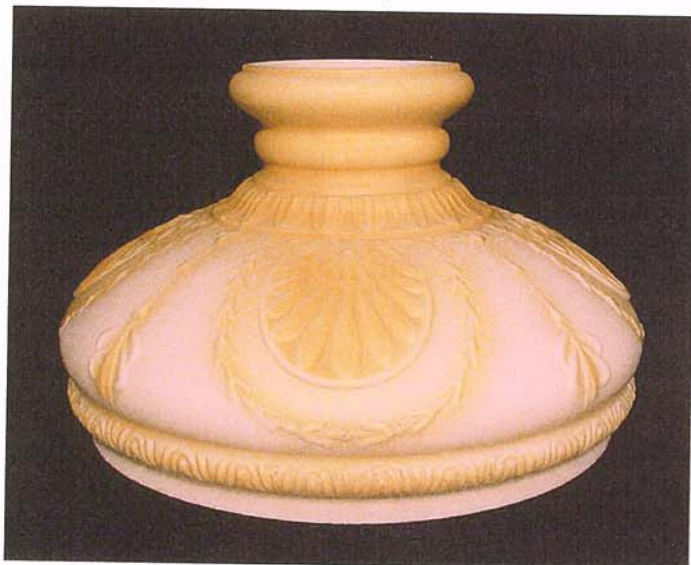

**Coleman**

**Glass Shades  
for  
Table Lamps**

**The Coleman Lamp Co.**

No. 74 Opal or Green  
5" fitter 10 diam.

No 75

No. 306 Opal or Green

No. 307 Opal or Green

No. 314A

No. 329B Tan  
No. 329A Green

No. 329

No. 334  
Enameled Steel

No. 336  
Deluxe Lamp Shade

No. 335A

No. 335C

No. 335D

No. 443